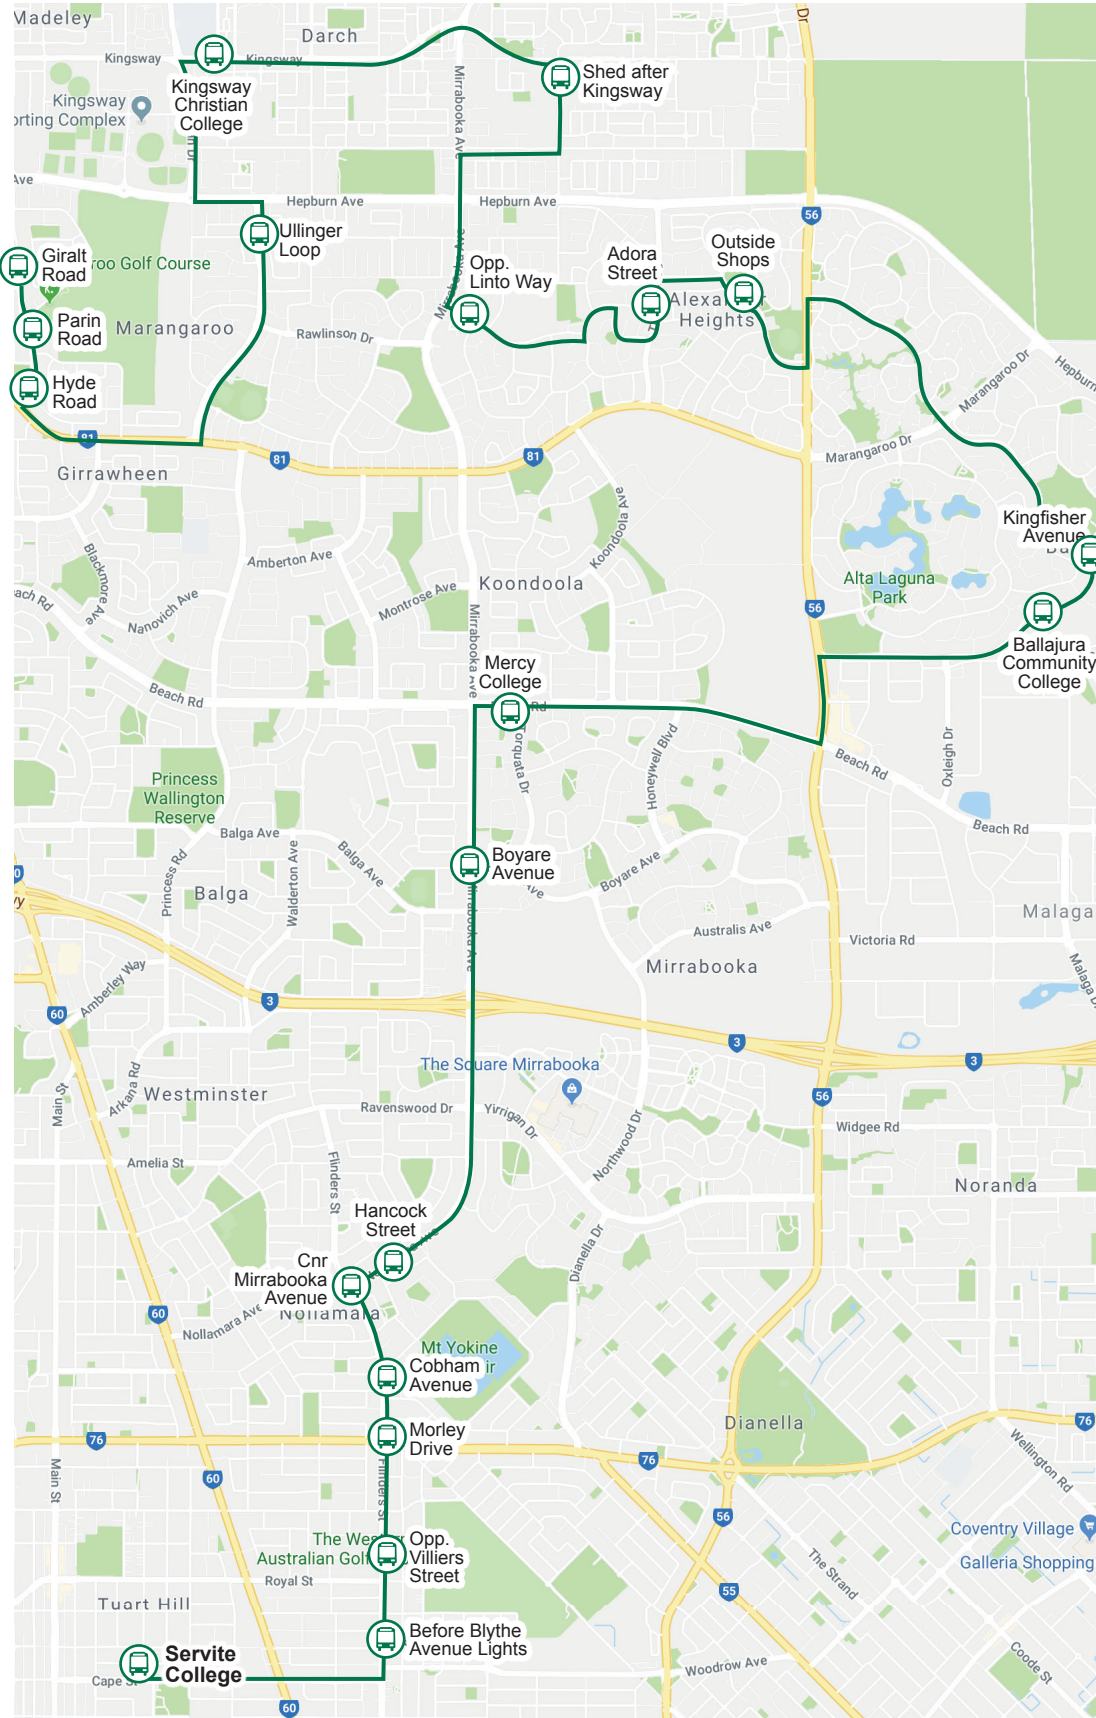

# Private Bus Service Route 1 Morning

## 7.30am

- Depart Giralt Road, Marangaroo
- Pickup at Parin Road
- Pickup at Hyde Road (opposite Cabrini Park)
- Pickup at Ullinger Loop
- Pickup at Kingsway Christian College
- Pickup at shed, just after Kingsway
- Pickup opposite Linto Way
- Pickup at Adora Street
- Pickup outside shops
- Pickup at Kingfisher Avenue
- Pickup at Ballajura Community College
- Pickup at bus stop on Mirrabooka Avenue (opposite Mercy College, before Beach Rd lights)
- Pickup at Boyare Avenue
- Pickup at Hancock Street
- Pickup at just around corner from Mirrabooka Avenue
- Pickup at Cobham Avenue
- Pickup at Morley Drive
- Pickup at bus stop opposite Villiers Street
- Pickup at bus stop before Blythe Avenue traffic lights

## 8.30am

- Arrive at Servite College

## 3.30pm

- Depart Servite College
- Set down at bus stop after Blythe Avenue
- Set down at bus stop after Villiers Street
- Set down at Windemere Street Nollamara (*outside church*)
- Set down at May Drive
- Set down at Karabil Street
- Set down opposite Poinsetta Way
- Set down at Robertsbridge Road
- Set down at Heathcroft Road
- Set down at Sunset Drive (*South*)
- Set down at Oxleigh Drive (*South*)
- Set down at Genoa Close (*South*)
- Set down before Finch Rise, opposite park (*South*)
- Set down after Finch Rise, opposite park (*South*)
- Set down at shops Marangaroo Drive (*South*)
- Set down at Evergreen Ramble (*North*)
- Set down at Rosebury Avenue
- Set down opposite shops
- Set down at Adora Street
- Set down at Derbi Road
- Set down at Crabtree Street
- Set down at Linto Way
- Set down over hill opposite shed, just before Kingsway
- Set down at Kilchurn Promenade
- Set down opposite Carlingford Drive (*at shops*)
- Set down opposite Kingsway Christian College
- Set down at Ullinger Loop
- Set down at Hythe Road
- Set down at Parin Road