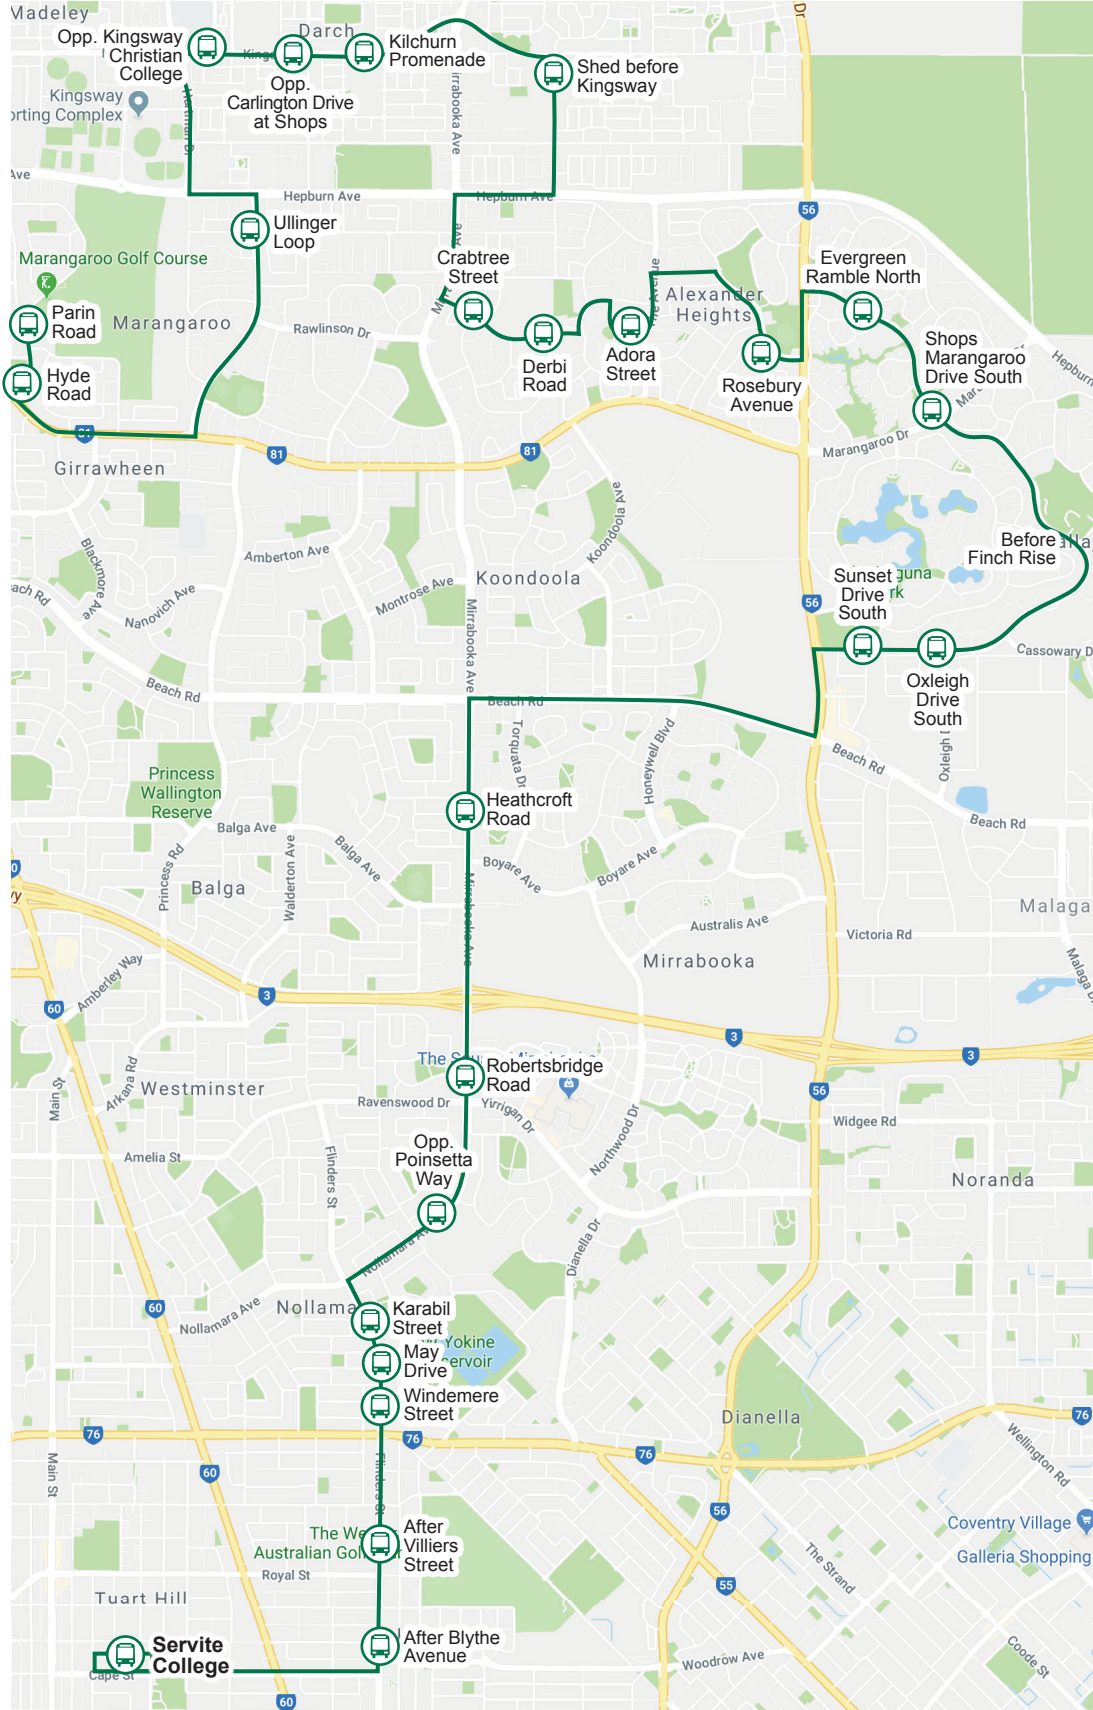

## 7.30am

- Depart Giralt Road, Marangaroo
- Pickup at Parin Road
- Pickup at Hyde Road (opposite Cabrini Park)
- Pickup at Ullinger Loop
- Pickup at Kingsway Christian College
- Pickup at shed, just after Kingsway
- Pickup opposite Linto Way
- Pickup at Adora Street
- Pickup outside shops
- Pickup at Kingfisher Avenue
- Pickup at Ballajura Community College
- Pickup at bus stop on Mirrabooka Avenue (opposite Mercy College, before Beach Rd lights)
- Pickup at Boyare Avenue
- Pickup at Hancock Street
- Pickup at just around corner from Mirrabooka Avenue
- Pickup at Cobham Avenue
- Pickup at Morley Drive
- Pickup at bus stop opposite Villiers Street
- Pickup at bus stop before Blythe Avenue traffic lights

## 8.30am

- Arrive at Servite College

# Private Bus Service Route 1 Afternoon

## 3.30pm

- Depart Servite College
- Set down at bus stop after Blythe Avenue
- Set down at bus stop after Villiers Street
- Set down at Windemere Street Nollamara (*outside church*)
- Set down at May Drive
- Set down at Karabil Street
- Set down opposite Poinsetta Way
- Set down at Robertsbridge Road
- Set down at Heathcroft Road
- Set down at Sunset Drive (*South*)
- Set down at Oxleigh Drive (*South*)
- Set down at Genoa Close (*South*)
- Set down before Finch Rise, opposite park (*South*)
- Set down after Finch Rise, opposite park (*South*)
- Set down at shops Marangaroo Drive (*South*)
- Set down at Evergreen Ramble (*North*)
- Set down at Rosebury Avenue
- Set down opposite shops
- Set down at Adora Street
- Set down at Derbi Road
- Set down at Crabtree Street
- Set down at Linto Way
- Set down over hill opposite shed, just before Kingsway
- Set down at Kilchurn Promenade
- Set down opposite Carlingford Drive (*at shops*)
- Set down opposite Kingsway Christian College
- Set down at Ullinger Loop
- Set down at Hythe Road
- Set down at Parin Road