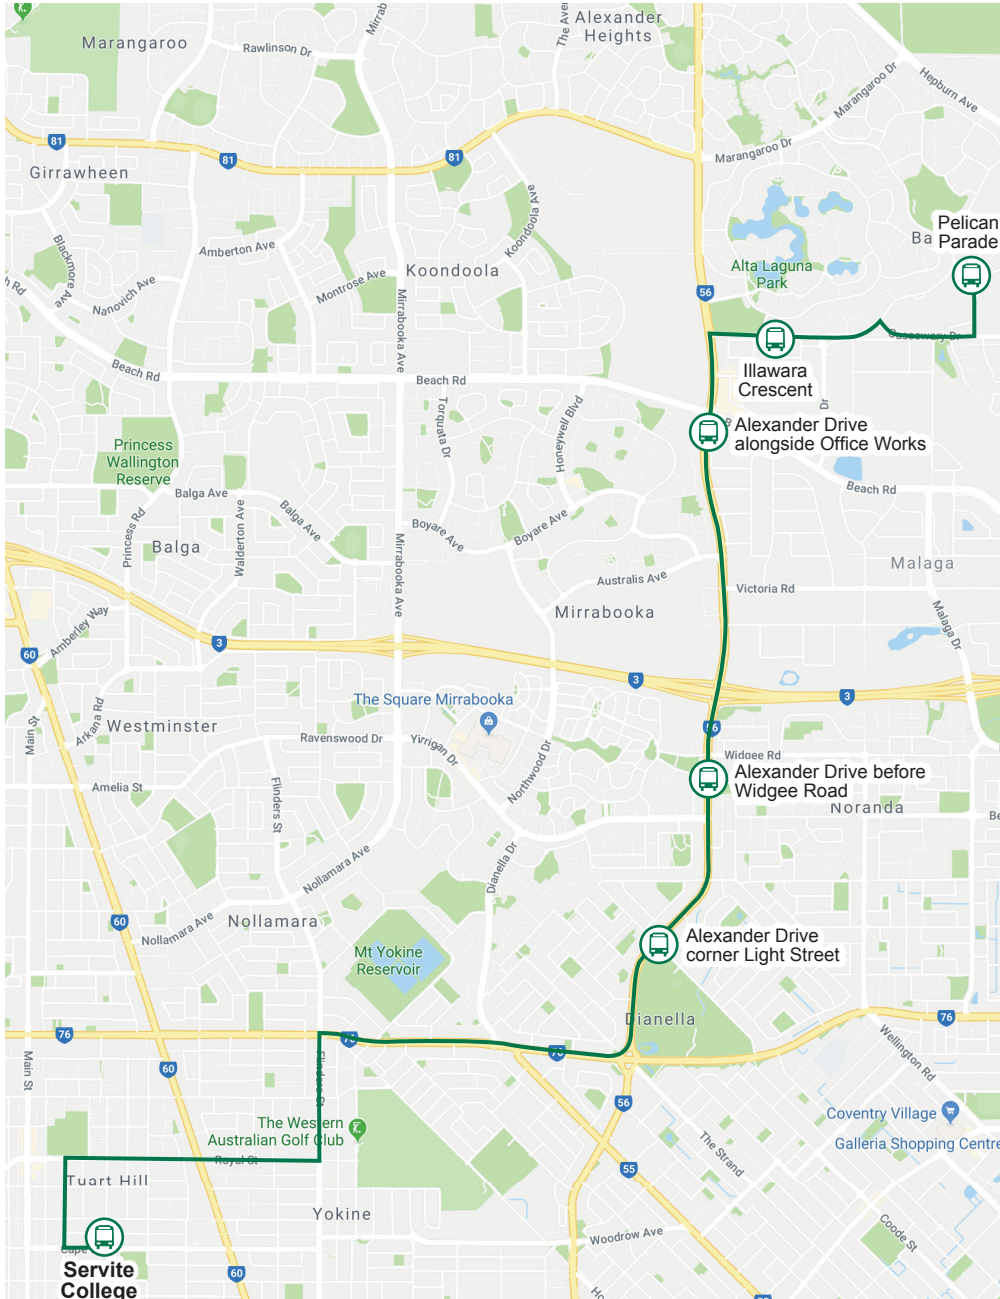

Private Bus Service Route 2 Morning

8.00am

- Depart Pelican Parade near Cassowary Drive, Ballajura
- Two pickups along Illawarra Crescent
- Pickup at bus bay on Alexander Drive alongside Office Works after Beach Road
- Pickup at bus bay on Alexander Drive just after Widgee Road

8.15am

- Pickup at Alexander Drive on corner of Light Street
- Pickup at bus bay on Morley Drive just after Knight Avenue

8.30am

- Arrive at Servite College

Questions?

College Reception
9444 6333 | admin@servite.wa.edu.au

Westwide Bus and Coach Charter
9206 3500 | info@westwide.com.au

Private Bus Service Route 2 Afternoon

3.30pm

- Depart Servite College
- Set down on Alexander Drive at corner of Light Street
- Set down on Alexander Drive just before Widgee Road
- Set down on Alexander Drive opposite Office Works

4.05pm

- Set down at bus stop on Illawarra Crescent
- Pelican Parade (*drop off opposite large church*)
- Set down at bus stop on Pelican Parade

4.20 - 4.25pm

- Set down at bus stop on Pelican Parade near Jacana Parade