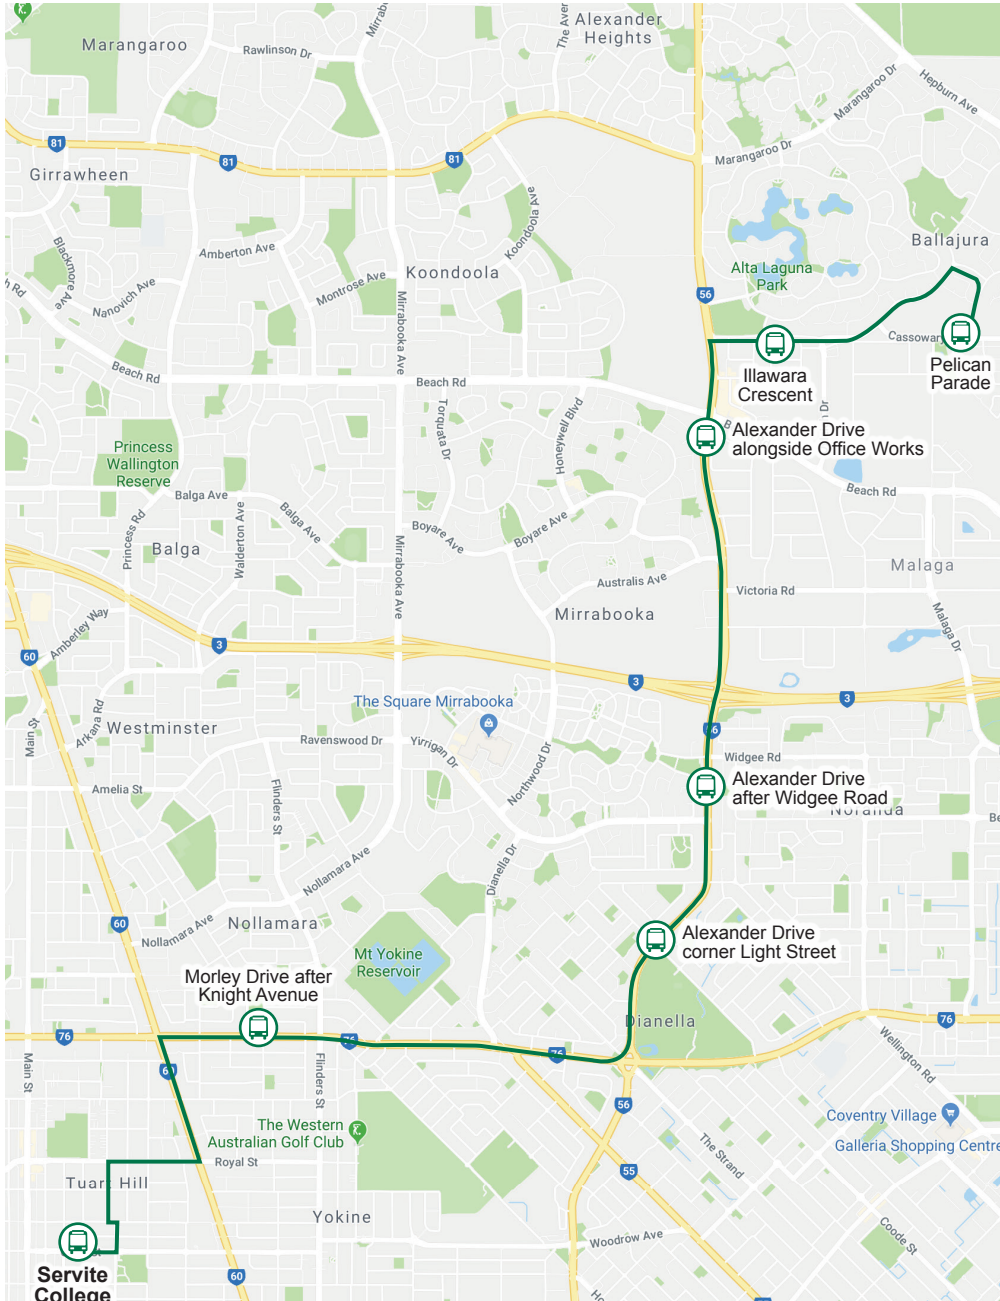

Private Bus Service Route 2 Morning

8.00am

- Depart Pelican Parade near Cassowary Drive, Ballajura
- Two pickups along Illawarra Crescent
- Pickup at bus bay on Alexander Drive alongside Office Works after Beach Road
- Pickup at bus bay on Alexander Drive just after Widgee Road

8.15am

- Pickup at Alexander Drive on corner of Light Street
- Pickup at bus bay on Morley Drive just after Knight Avenue

8.30am

- Arrive at Servite College

Questions?

College Reception
9444 6333 | admin@servite.wa.edu.au

Westwide Bus and Coach Charter
9206 3500 | info@westwide.com.au

Private Bus Service Route 2 Afternoon

3.30pm

- Depart Servite College
- Set down on Alexander Drive at corner of Light Street
- Set down on Alexander Drive just before Widgee Road
- Set down on Alexander Drive opposite Office Works

4.05pm

- Set down at bus stop on Illawarra Crescent
- Pelican Parade (*drop off opposite large church*)
- Set down at bus stop on Pelican Parade

4.20 - 4.25pm

- Set down at bus stop on Pelican Parade near Jacana Parade